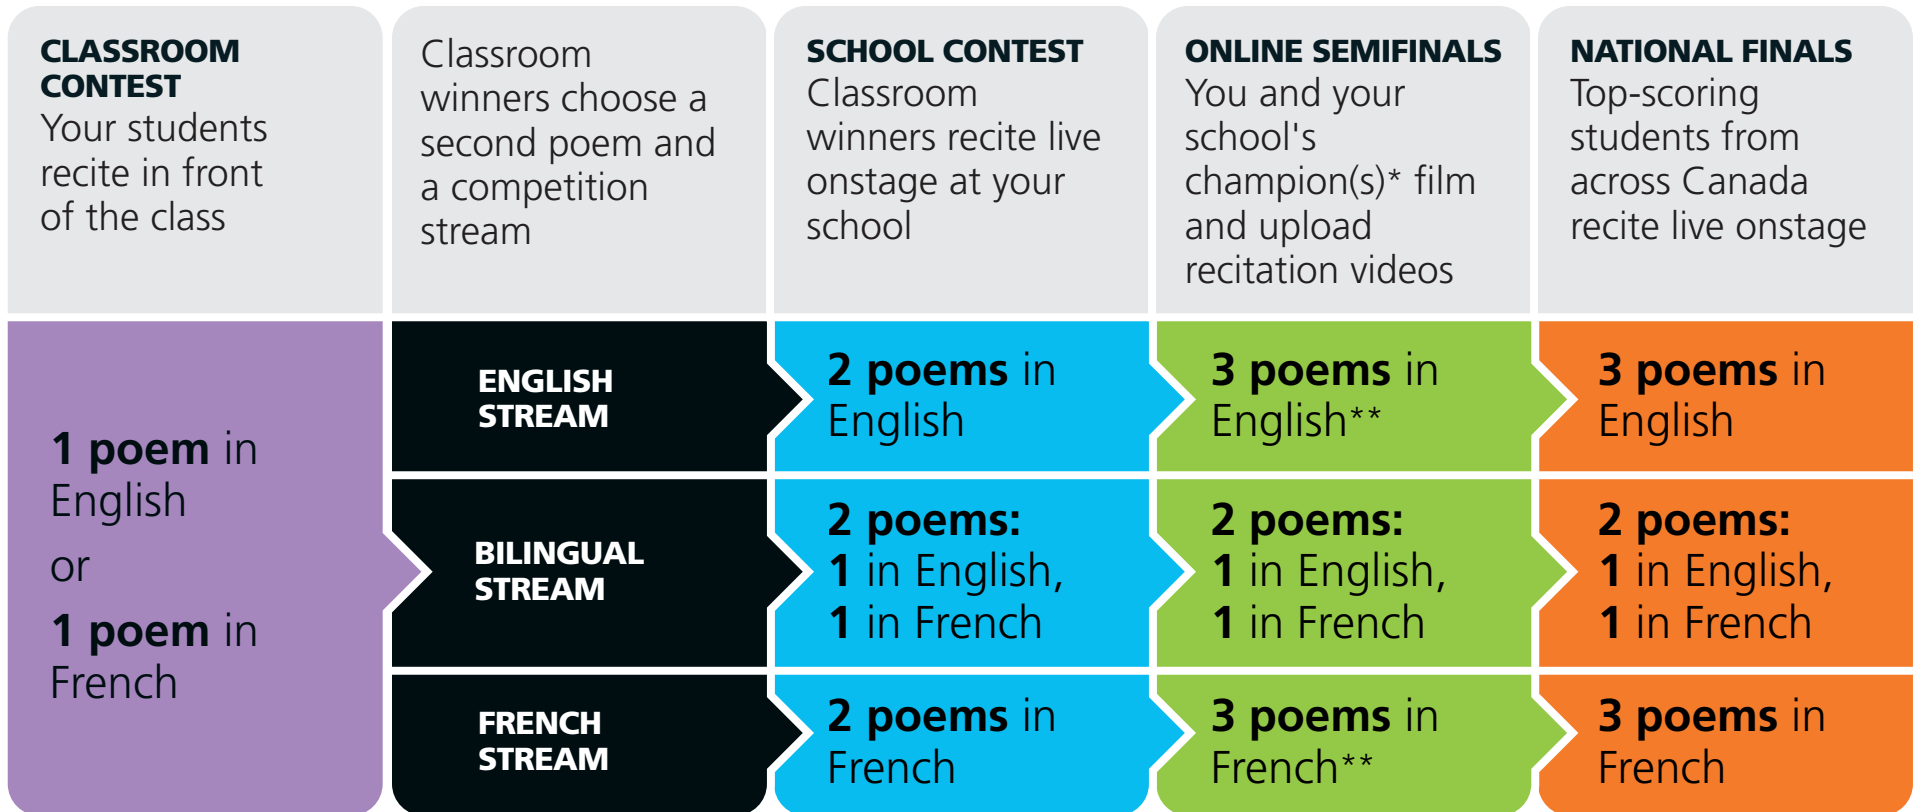

Competition Structure

* At the Online Semifinals, your school can have only ONE champion compete in each prize stream: English, Bilingual, and French.

**A student competing in the English stream or the French stream at the Online Semifinals must meet certain criteria with their poem selections.